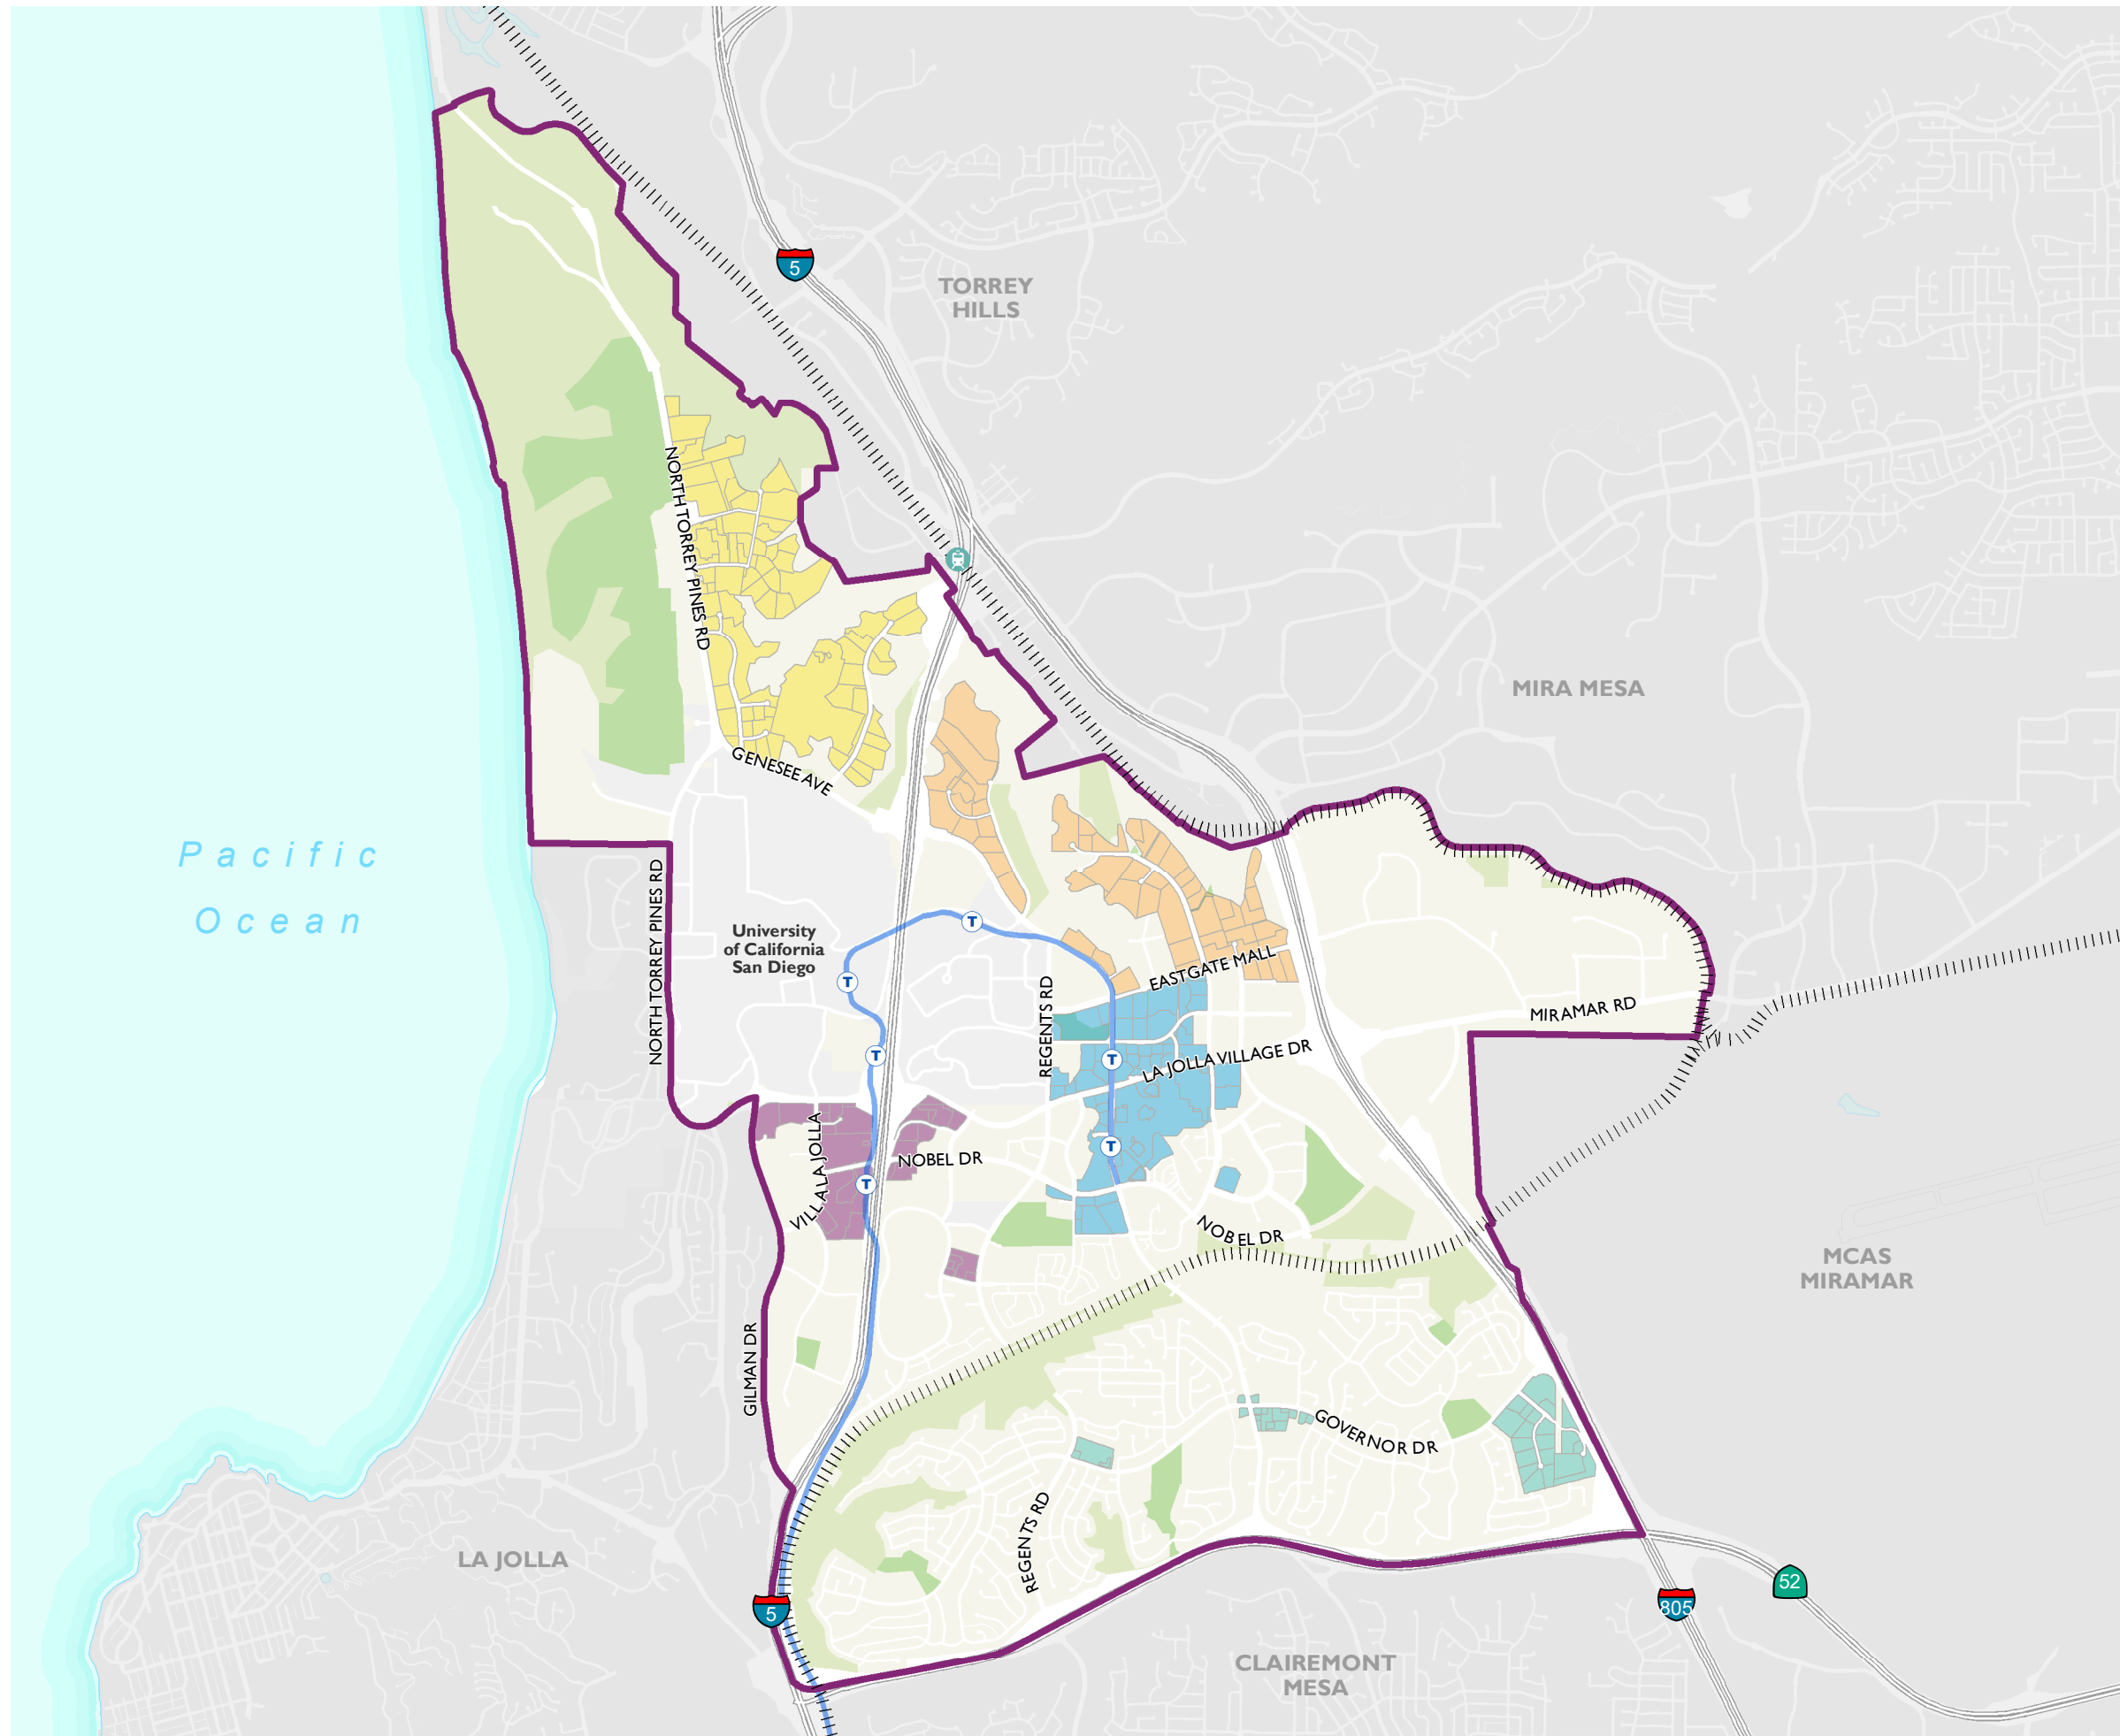

Figure 2: Focus Areas
 UNIVERSITY COMMUNITY PLAN UPDATE
CPU Focus Areas

-  Community Plan Boundary
-  UCSD Campus
-  Parks
-  Open Space
-  Mid-Coast Trolley Extension
-  Trolley Station
-  Coaster Station
-  Railroad
-  Focus Area 1
-  Focus Area 2
-  Focus Area 3
-  Focus Area 4
-  Focus Area 5

Source: City of San Diego, 2021